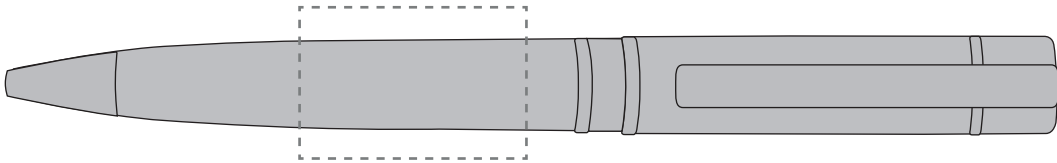

Your Ref:	Quantity:	Product Code: TPC780601
Our Ref:	Version: 1	Product Colour: SILVER

**PRINTING CONCERNS:**

We stock this item in the following colours

**PANTONE REFERENCE(S)**

● Engrave

ARTWORK SCALE 100%

ARTWORK SCALE 100%  
Rotary Engrave Area:  
30mm x 20mm

Product Image for visualisation  
- colours may vary

The dashed line is to demonstrate print area and will not appear on your printed item

**PLEASE NOTE:**